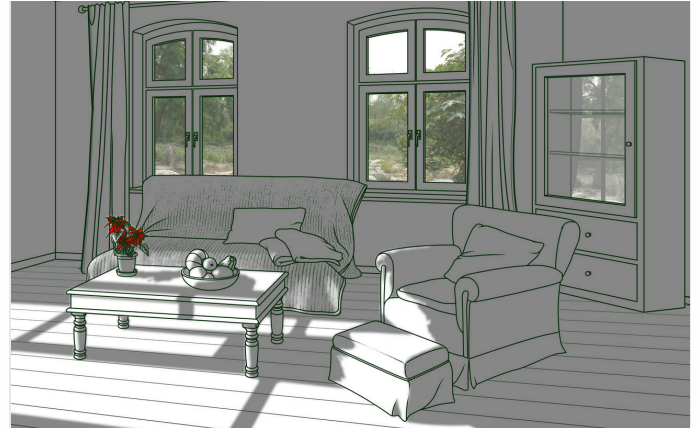

Selected Solo Exhibitions

- 2018 Light, Time and Space, Pontone Gallery, London
- 2017 Light-Time-Space, Artside Gallery, Seoul
- 2016 Between Light and Space, Pontone Gallery, London
- 2015 Hwang Seontae, Gallery Jeon, Daegu The light, which has become the image, 63 art museum, Seoul
- 2015 Sunlight, Shine Artists, London
- 2013 Transparent, Pyo Gallery, Seoul
- 2011 Familiar Unfamiliar, Gallery Lee & Bae, Busan Line and Light - The Shadow of the Essence & The Trap of the Sense, Dr Park Gallery, Yangpyeong The Sunny Room, White8 Gallery, Villach
- 2010 Frozen Story, Dr Park Gallery, Yangpyeong Frozen History, White8 Gallery, Vienna

Selected Group Exhibitions

- 2019 From Miami to London, Pontone Gallery, London
- 2018 Act 1, scene 1, Summit Gallery, Seoul
- 2018 The Phase of Light, Whiteblock Gallery, Paju 畫畫-遊流 山水-roam around Seoul, Sejong Artcenter, Seoul
- 2017 Places and Spaces, Cmay Gallery, Los Angeles
- 2017 Trick, Shinsaegae Gallery, Incheon
- 2017 Spring, a Comma, the Beginning of Leisure, Aramnuri Museum, GoYang
- 2017 When It's Quiet, Gainable, Bul-il Museum, Seoul
- 2016 Invite to Coffee Room, Kangneung Museum of Art, Kangneung
- 2016 Optical Guidance, Krimson Gallery, Seoul
- 2015 Masters of Light, Shine Artists & Albemarle Gallery, London
- 2015 When Every Day Reveals Itself from Out of the Blue, Gallery White Block, Paju

The Space with Sunshine | 2018 | Tempered Glass, Sandblast & LED Backlit | 79 x 101 x 4 cm (31 x 39.5 x 1.5 in)