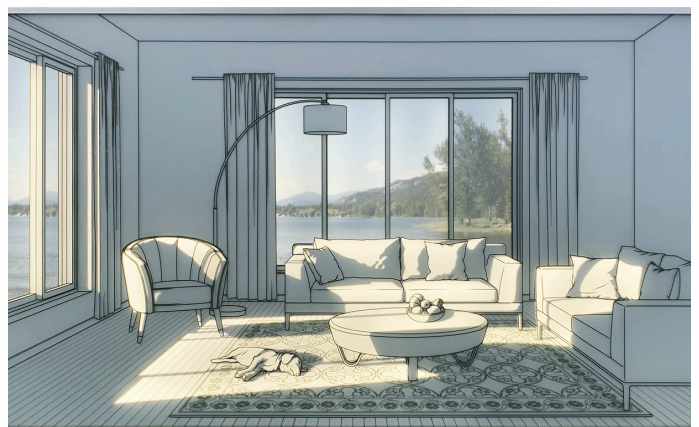

Selected Group Exhibitions

- 2019 From Miami to London, Pontone Gallery, London
- 2018 Act 1, scene 1, Summit Gallery, Seoul
- 2018 The Phase of Light, Whiteblock Gallery, Paju 畫畫-遊流 山水-roam around Seoul, Sejong Artcenter, Seoul
- 2017 Places and Spaces, Cmay Gallery, Los Angeles
- 2017 Trick, Shinsaegae Gallery, Incheon
- 2017 Spring, a Comma, the Beginning of Leisure, Aramnuri Museum, GoYang
- 2017 When It's Quiet, Gainable, Bul-il Museum, Seoul
- 2016 Invite to Coffee Room, Kangneung Museum of Art, Kangneung
- 2016 Optical Guidance, Krimson Gallery, Seoul
- 2015 Masters of Light, Shine Artists & Albemarle Gallery, London
- 2015 When Every Day Reveals Itself from Out of the Blue, Gallery White Block, Paju

The Space with Sunshine | 2018 | Tempered Glass, Sandblast & LED Backlit | 79 x 101 x 4 cm (31 x 39.5 x 1.5 in)

The Space with Sunshine | 2021 | Tempered Glass, Sandblast & LED Backlit | 50 x 67 x 4 cm (19.5 x 26.5 x 1.5 in)

The Space with Sunshine | 2022 | Tempered Glass, Sandblast & LED Backlit | 87 x 202 x 4 cm (34.5 x 79.5 x 1.5 in)