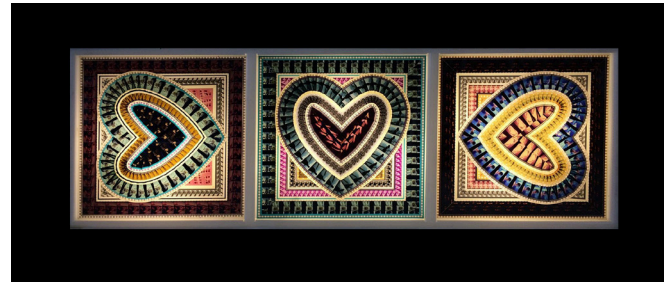

Selected Group Exhibitions

2018 10th ANNIVERSARY, Gallery Paryoung, Paju
AA Project (Art&Architecture), Sabina Museum, Seoul
One Inspiration, Koo House museum, Yang Pyeong
2017 THE PASSION, Yang Pyeong Art Museum, Yang Pyeong
2016 Singapore Contemporary Art Show, Suntec, Singapore
International Contemporary Art Project, Ulsan
As the Moon Waxes and Wanes, National Museum of
Modern and Contemporary Art, Gwacheon
The Meeting of Art & Science, Posco Gallery, Pohang
2015 The Future is Now, MMCA (Friche Belle de Mai), Marseille
Illusion Bite, Gallery Orchard, Seoul
2014 The Future is Now, MAXXI, Rome
Dangin-Ri Art Service Art Fair, Gallery JJ, Seoul
Light Arts, VM Art Museum, Jeon Ju
春夜喜雨, Art&Summer, Busan
Cool Running, Lotte Gallery, Seoul
Emerging Artists Awards 19, Aram Nuri Arts Centre,
Goyang
Happiness in Celebration of 2014 UN Public Service
Forum, Kintex
2014 Seoul Open Art Fair, COEX, Seoul
Korea Galleries Art Fair, COEX, Seoul
ASIA Contemporary Art SHOW 2013, JW Marriott Hotel,
Hong Kong
Light Art, Pohang Museum of Steel Art, Pohang
The Future is Now, National Contemporary Museum,
Seoul
Blissful Time, Yang Pyeong Art Museum, Yang Pyeong

Collections

Art and Science, National Science Museum, Daejeon
Asan Medical Centre, Seoul
CJ Culture Foundation, Seoul
Jang Soung Sculpture Park, Jang Soung
National Museum of Art, Seoul
Samsung Corporation, Seoul
Savina Museum, Seoul

Love | Movie Film, Acrylic, LED | 30 x 90 x 10 cm (11.5 x 35.5 x 4 in) | 2016